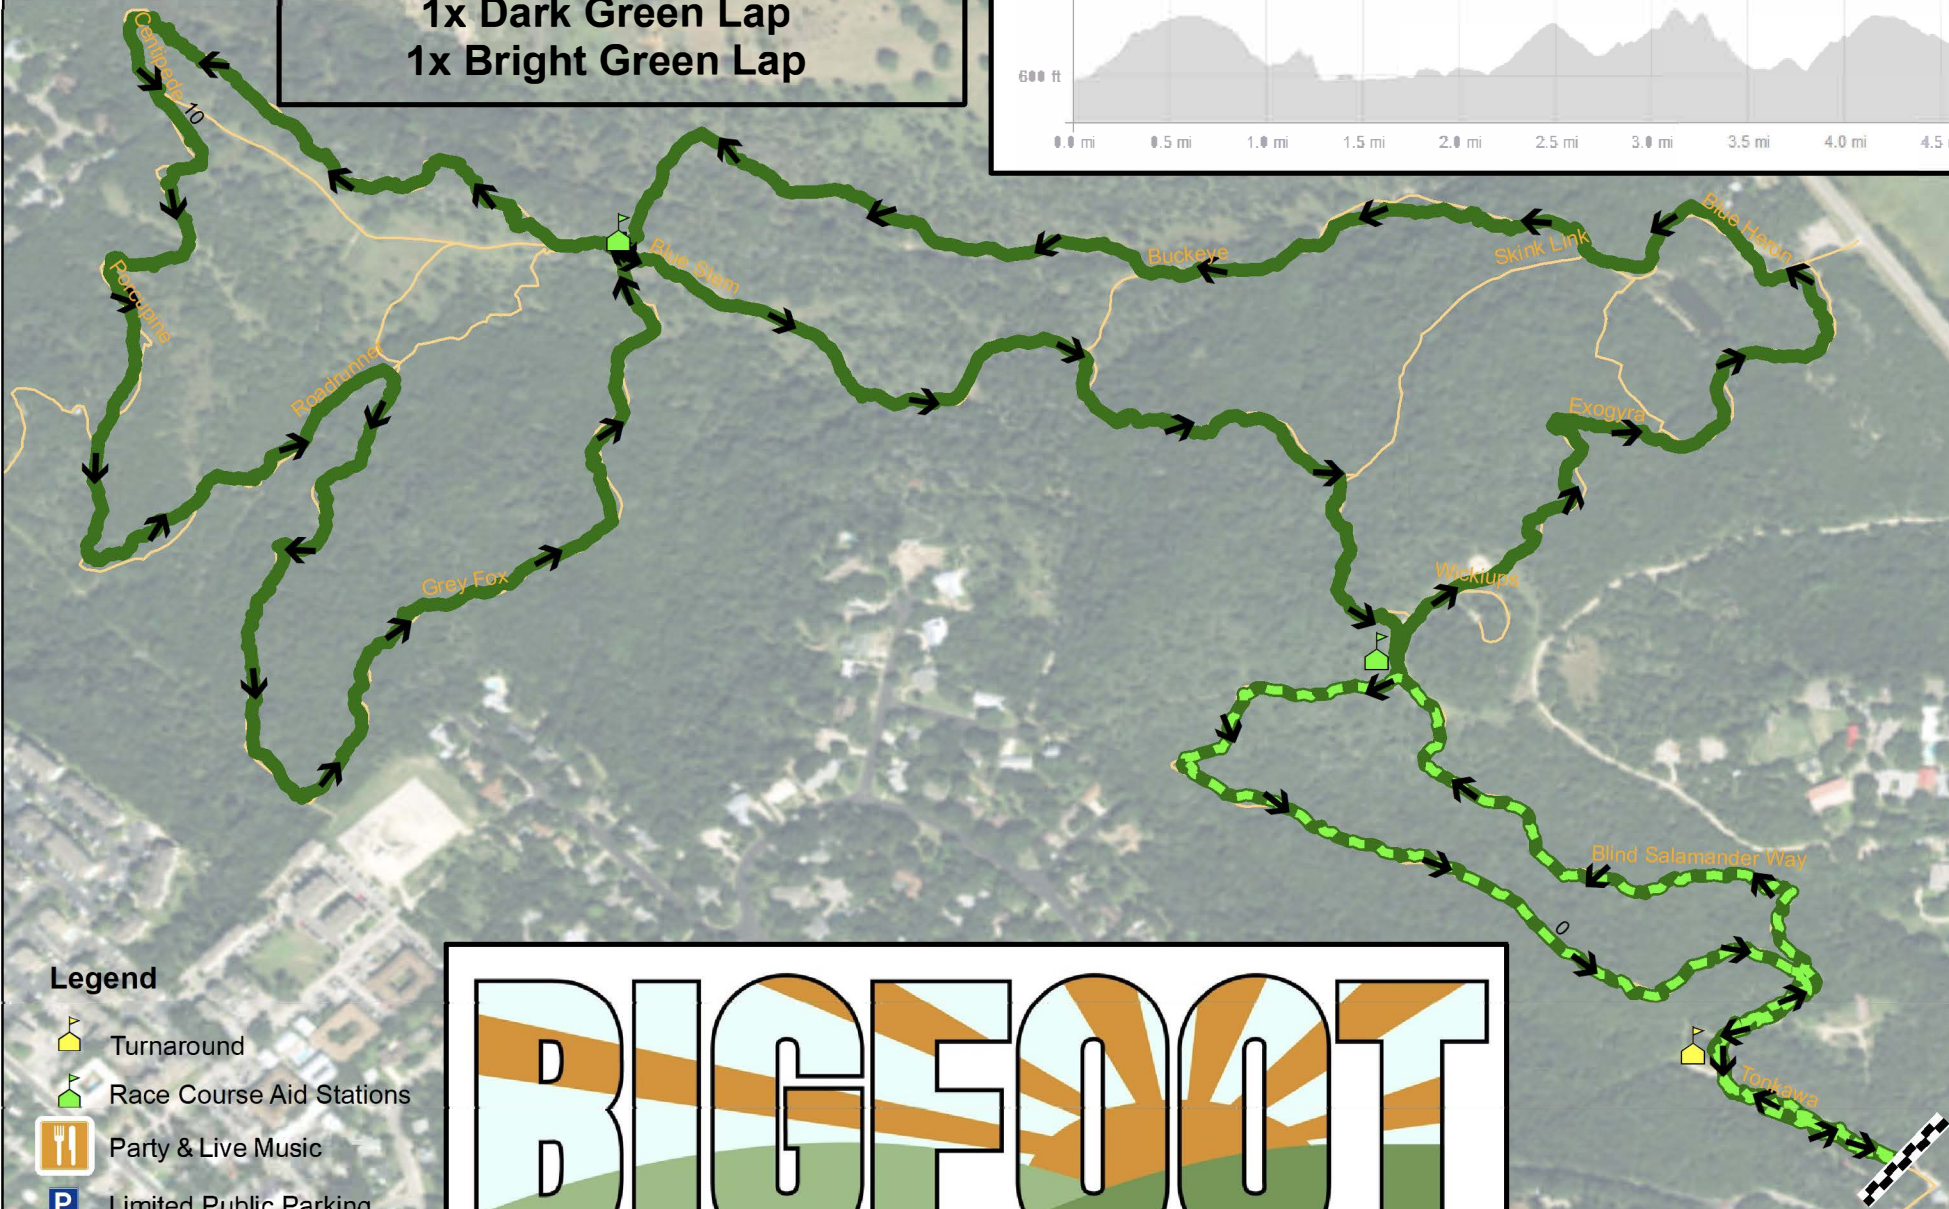

10k Route

1x Dark Green Lap
1x Bright Green Lap

Legend

- Turnaround
- Race Course Aid Stations
- Party & Live Music
- Limited Public Parking
- Start / Finish Line
- Spring Lake Trails

BIGFOOT

TRAIL RACE | back on my feet!